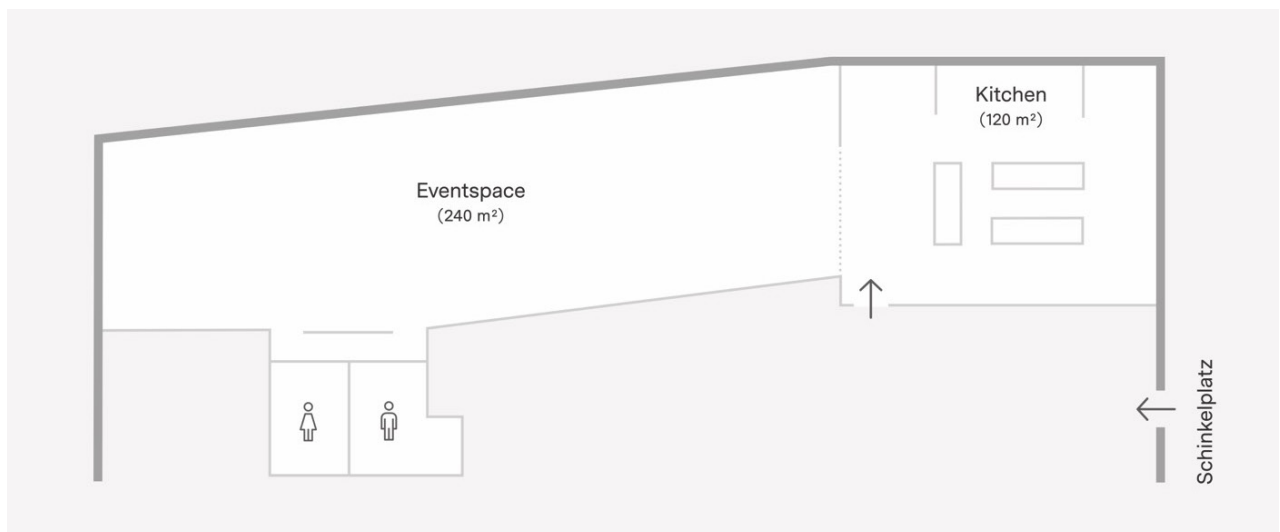

Data overview

Event area

- 4 mobile tribunes made of wood equipped with seat cushions, each tribune has space for 12 persons
- sound and light system

Kitchen

- tableware, cutlery as well as cups and glasses for 60 persons
- 2 induction hobs
- 2 ovens
- Cooking utensils and a sink
- 6 refrigerators
- 2 dishwasher
- 1 portafilter coffee machine
- 1 automatic coffee machine
- 1 tea station
- 14 bistro tables
- 20 chairs
- 12 bar stools
- toilets
- coat rack